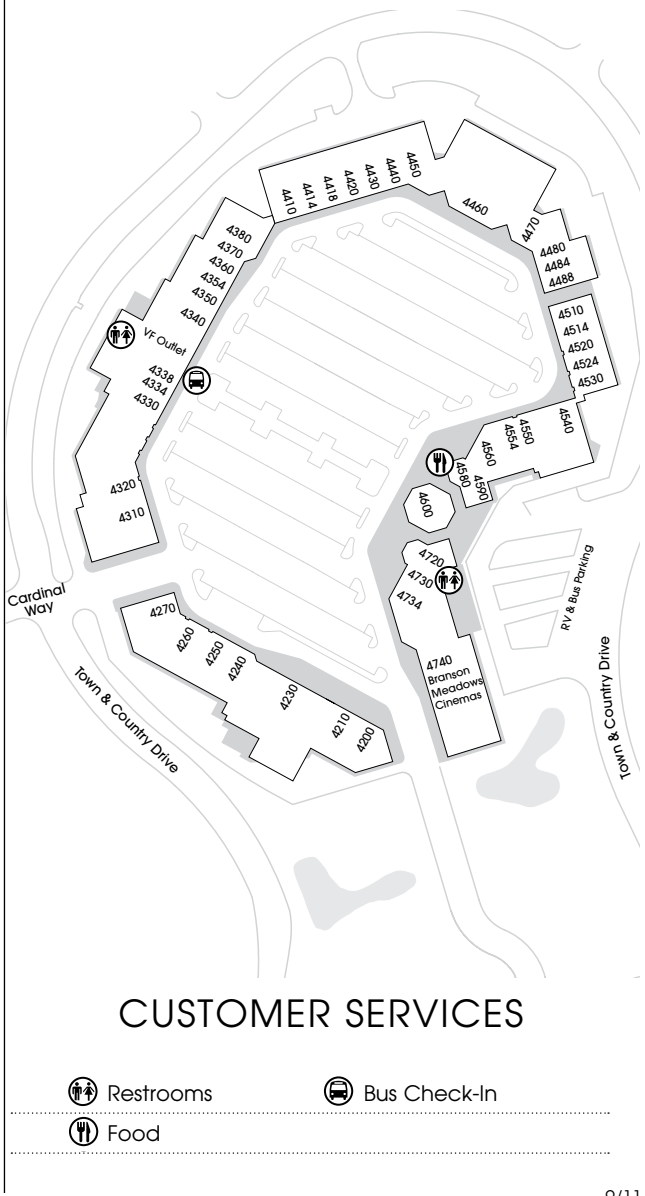

THE SHOPPES AT BRANSON MEADOWS

DIRECTIONS

- From Springfield: Take US Hwy. 65 South to Exit Hwy. 248 to Gretna Road in Branson Meadows.
- From US Hwy. 76 in Branson: Take Gretna Road 3 miles North to Branson Meadows or Roark Valley Road to Gretna Road in Branson Meadows.

CENTER HOURS

VF Outlet Hours: Mon-Sat 9am-8pm, Sun 10am-6pm
Other store hours may vary.
Winter Hours: Jan-Feb: Open daily 10am-6pm
Hours subject to change

BRANSON, MISSOURI

OUTLETS & SPECIALTY STORES

4338	Bon Worth	336-2315
4740	Branson Meadows Cinema	332-2884
4510	Copy Run	334-6611
4250	CyberStreet	335-3972
4240	Dressbarn/Dressbarn Woman	339-2052
4310	Forsyth Furniture	334-7455
4460	Famous Labels	334-3411
4580	The Gardens Restaurant	334-9598
4354	Hush Puppies & Family	348-0114
4720	New Image - School of Cosmetology	334-8330
4320	Ozark Quilts & More	336-6364
4440	Ozark Technical Community College	336-6239
4480	Summerwinds Resort Services	339-4020
4330	Tool Town USA	239-1155
4514	Touch of Class	334-0303
4340	VF Outlet-Vanity Fair Wrangler Lee	339-4812

Use area code (417) for all numbers listed.
Store listings are subject to change.

CUSTOMER SERVICES

- Restrooms
- Bus Check-In
- Food

9/11

Free VIP Coupon Sheet

Please print and present this page at Dressbarn to receive FREE VIP coupons.