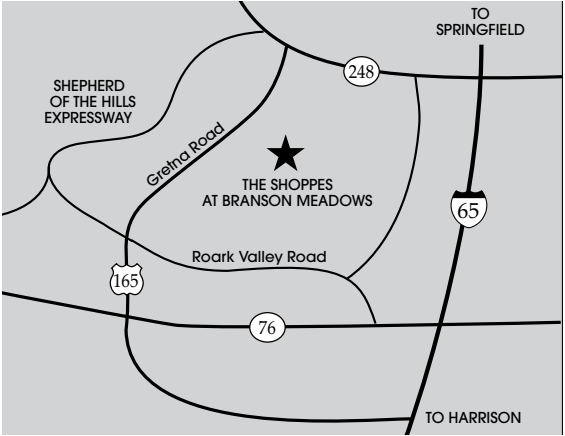

THE SHOPPES AT BRANSON MEADOWS

DIRECTIONS

- From Springfield: Take US Hwy. 65 South to Exit Hwy. 248 to Gretna Road in Branson Meadows.
- From US Hwy. 76 in Branson: Take Gretna Road 3 miles North to Branson Meadows or Roark Valley Road to Gretna Road in Branson Meadows.

CENTER HOURS

VF Outlet Hours: Mon-Sat 9am-8pm, Sun 10am-6pm
Other store hours may vary.
Winter Hours: Jan-Feb: Open daily 10am-6pm
Hours subject to change

BRANSON, MISSOURI

OUTLETS & SPECIALTY STORES

4338	Bon Worth	336-2315
4740	Branson Meadows Cinema	332-2884
4510	Copy Run	334-6611
4250	CyberStreet	335-3972
4240	Dressbarn/Dressbarn Woman	339-2052
4310	Forsyth Furniture	334-7455
4460	Famous Labels	334-3411
4580	The Gardens Restaurant	334-9598
4354	Hush Puppies & Family	348-0114
4720	New Image - School of Cosmetology	334-8330
4320	Ozark Quilts & More	336-6364
4440	Ozark Technical Community College	336-6239
4480	Summerwinds Resort Services	339-4020
4330	Tool Town USA	239-1155
4514	Touch of Class	334-0303
4340	VF Outlet-Vanity Fair Wrangler Lee	339-4812

4562 Gretna Road Branson, MO 65616 • (417)339-2580
www.factorystores.com
SIMON