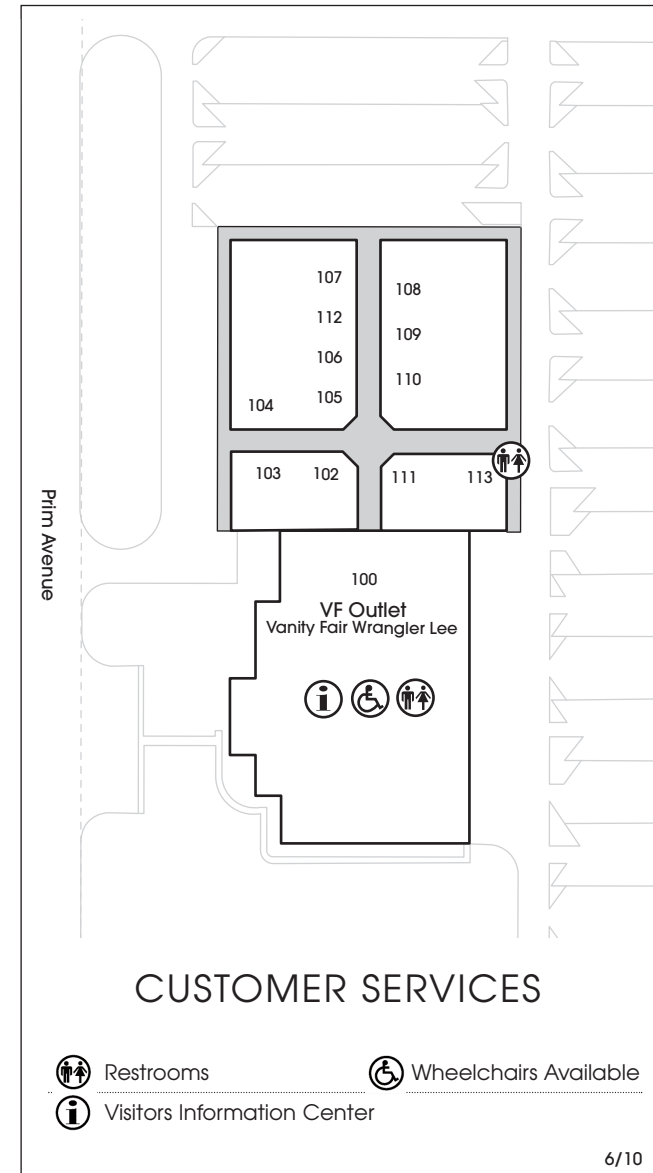

CUSTOMER SERVICES

- Restrooms
- Wheelchairs Available
- Visitors Information Center

6/10

Free VIP Coupon Sheet

Please print and present this page at VF Outlet Customer Service Desk to receive FREE VIP coupons.

950 Prim Avenue Graceville, FL 32440
www.factorystores.com
SIMON