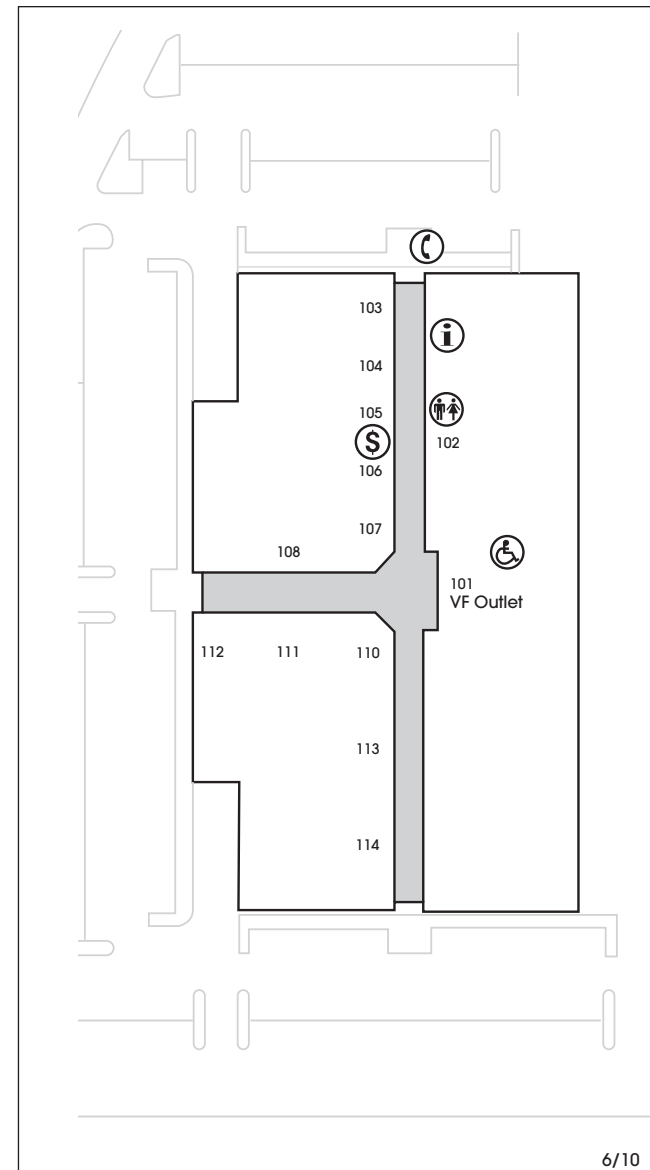

Use area code (417) for all numbers listed.
Store listings are subject to change.

CUSTOMER SERVICES

- Restrooms
- Visitors Information Center
- Telephone
- Wheelchairs Available
- ATM

6/10

Free VIP Coupon Sheet