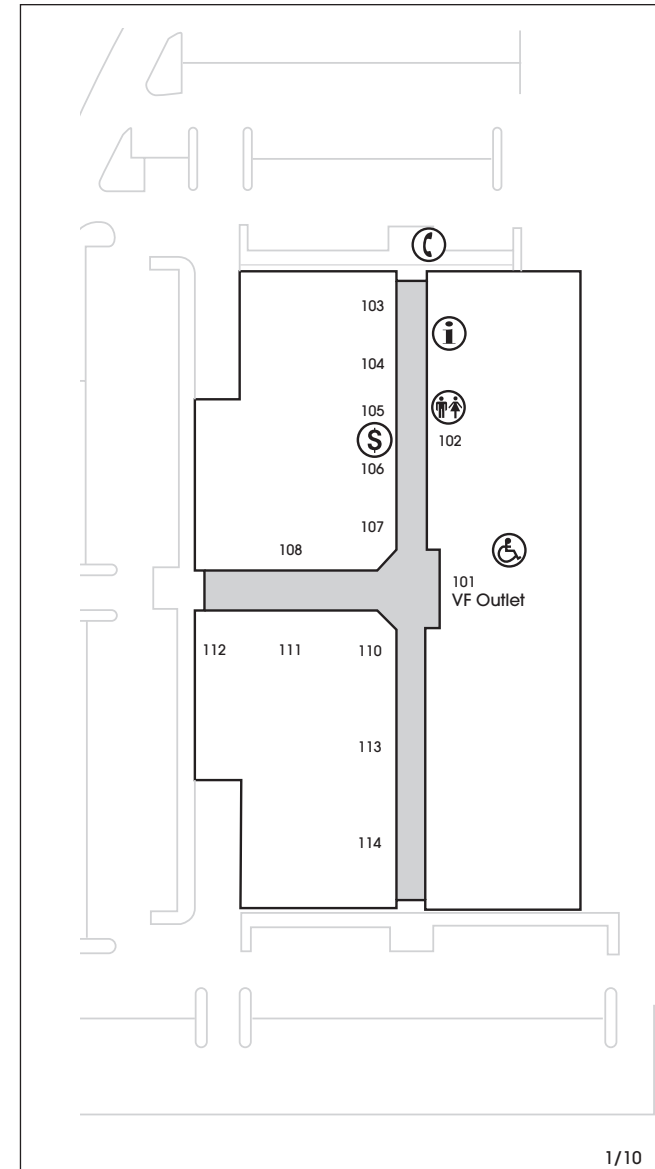

Use area code (417) for all numbers listed.
Store listings are subject to change.

CUSTOMER SERVICES

- Restrooms
- Visitors Information Center
- Telephone
- Wheelchairs Available
- ATM

1/10

Free VIP Coupon Sheet