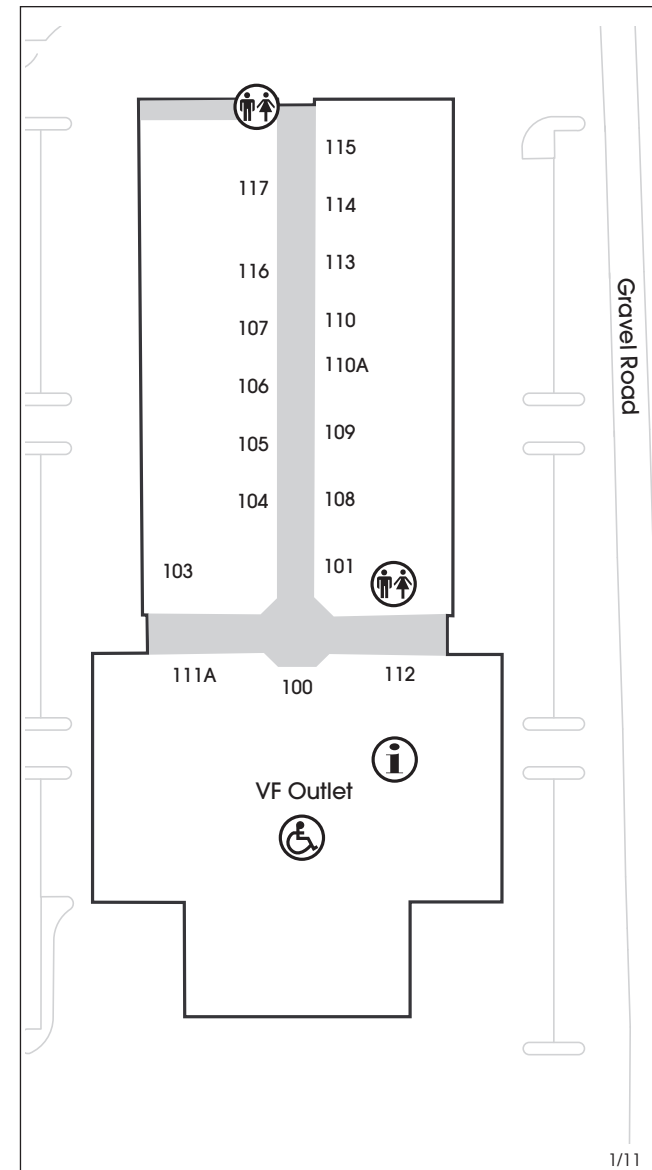

Use area code (515) for all numbers listed.
Store listings are subject to change.

CUSTOMER SERVICES

Restrooms

Visitors Information Center

Wheelchairs Available at VF Outlet

Free VIP Coupon Sheet

Please print and present this page at VF Outlet
Customer Service Desk to receive FREE VIP coupons.