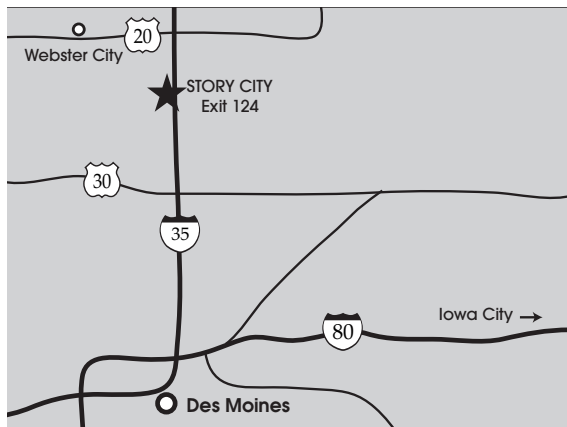

FACTORY STORES OF AMERICA

STORY CITY

DIRECTIONS

- From Des Moines: Take I-35 North to Exit 124.
- From Mason City: Take I-35 South to Exit 124.
- From Davenport, Iowa City and Cedar Rapids:
Take I-80 West to I-35 North to Exit 124.
- From Fort Dodge and Waterloo: Take US 20 to
I-35 South to Exit 124.

324 Factory Outlet Drive Story City, IA 50248 • (515)733-5242
www.factorystores.com

SIMON